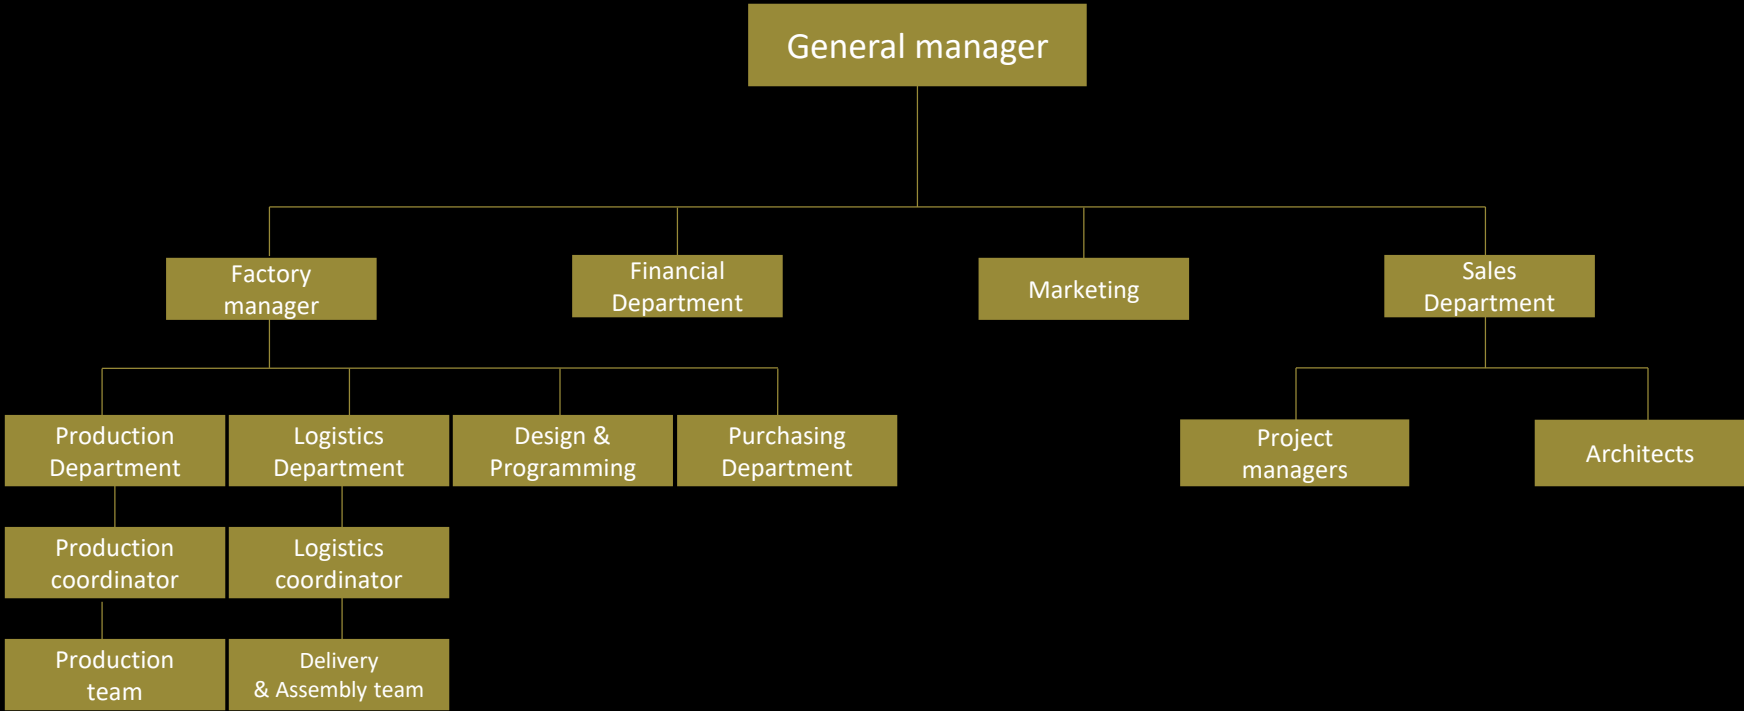

Company structure

total number of employees: 64